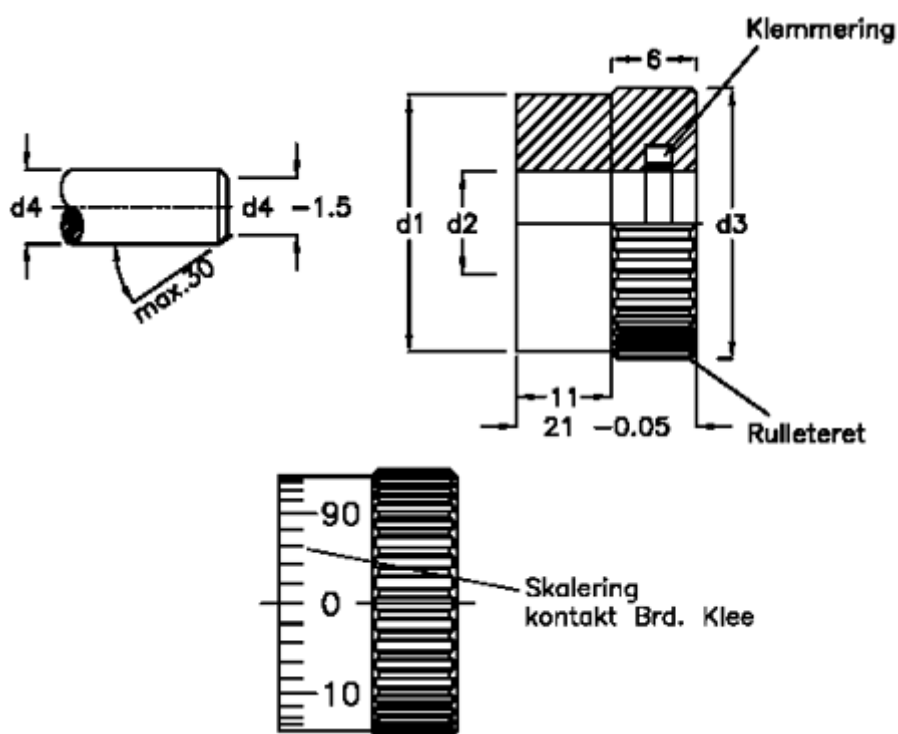

Article number: 20626223M
Description: E+G Skale ring
GN 164-50-B16-MCR

Measures

$d1 = 50$
 $d2 = 16$
 $d3 = 51,8$
 $d4 = 16/18$